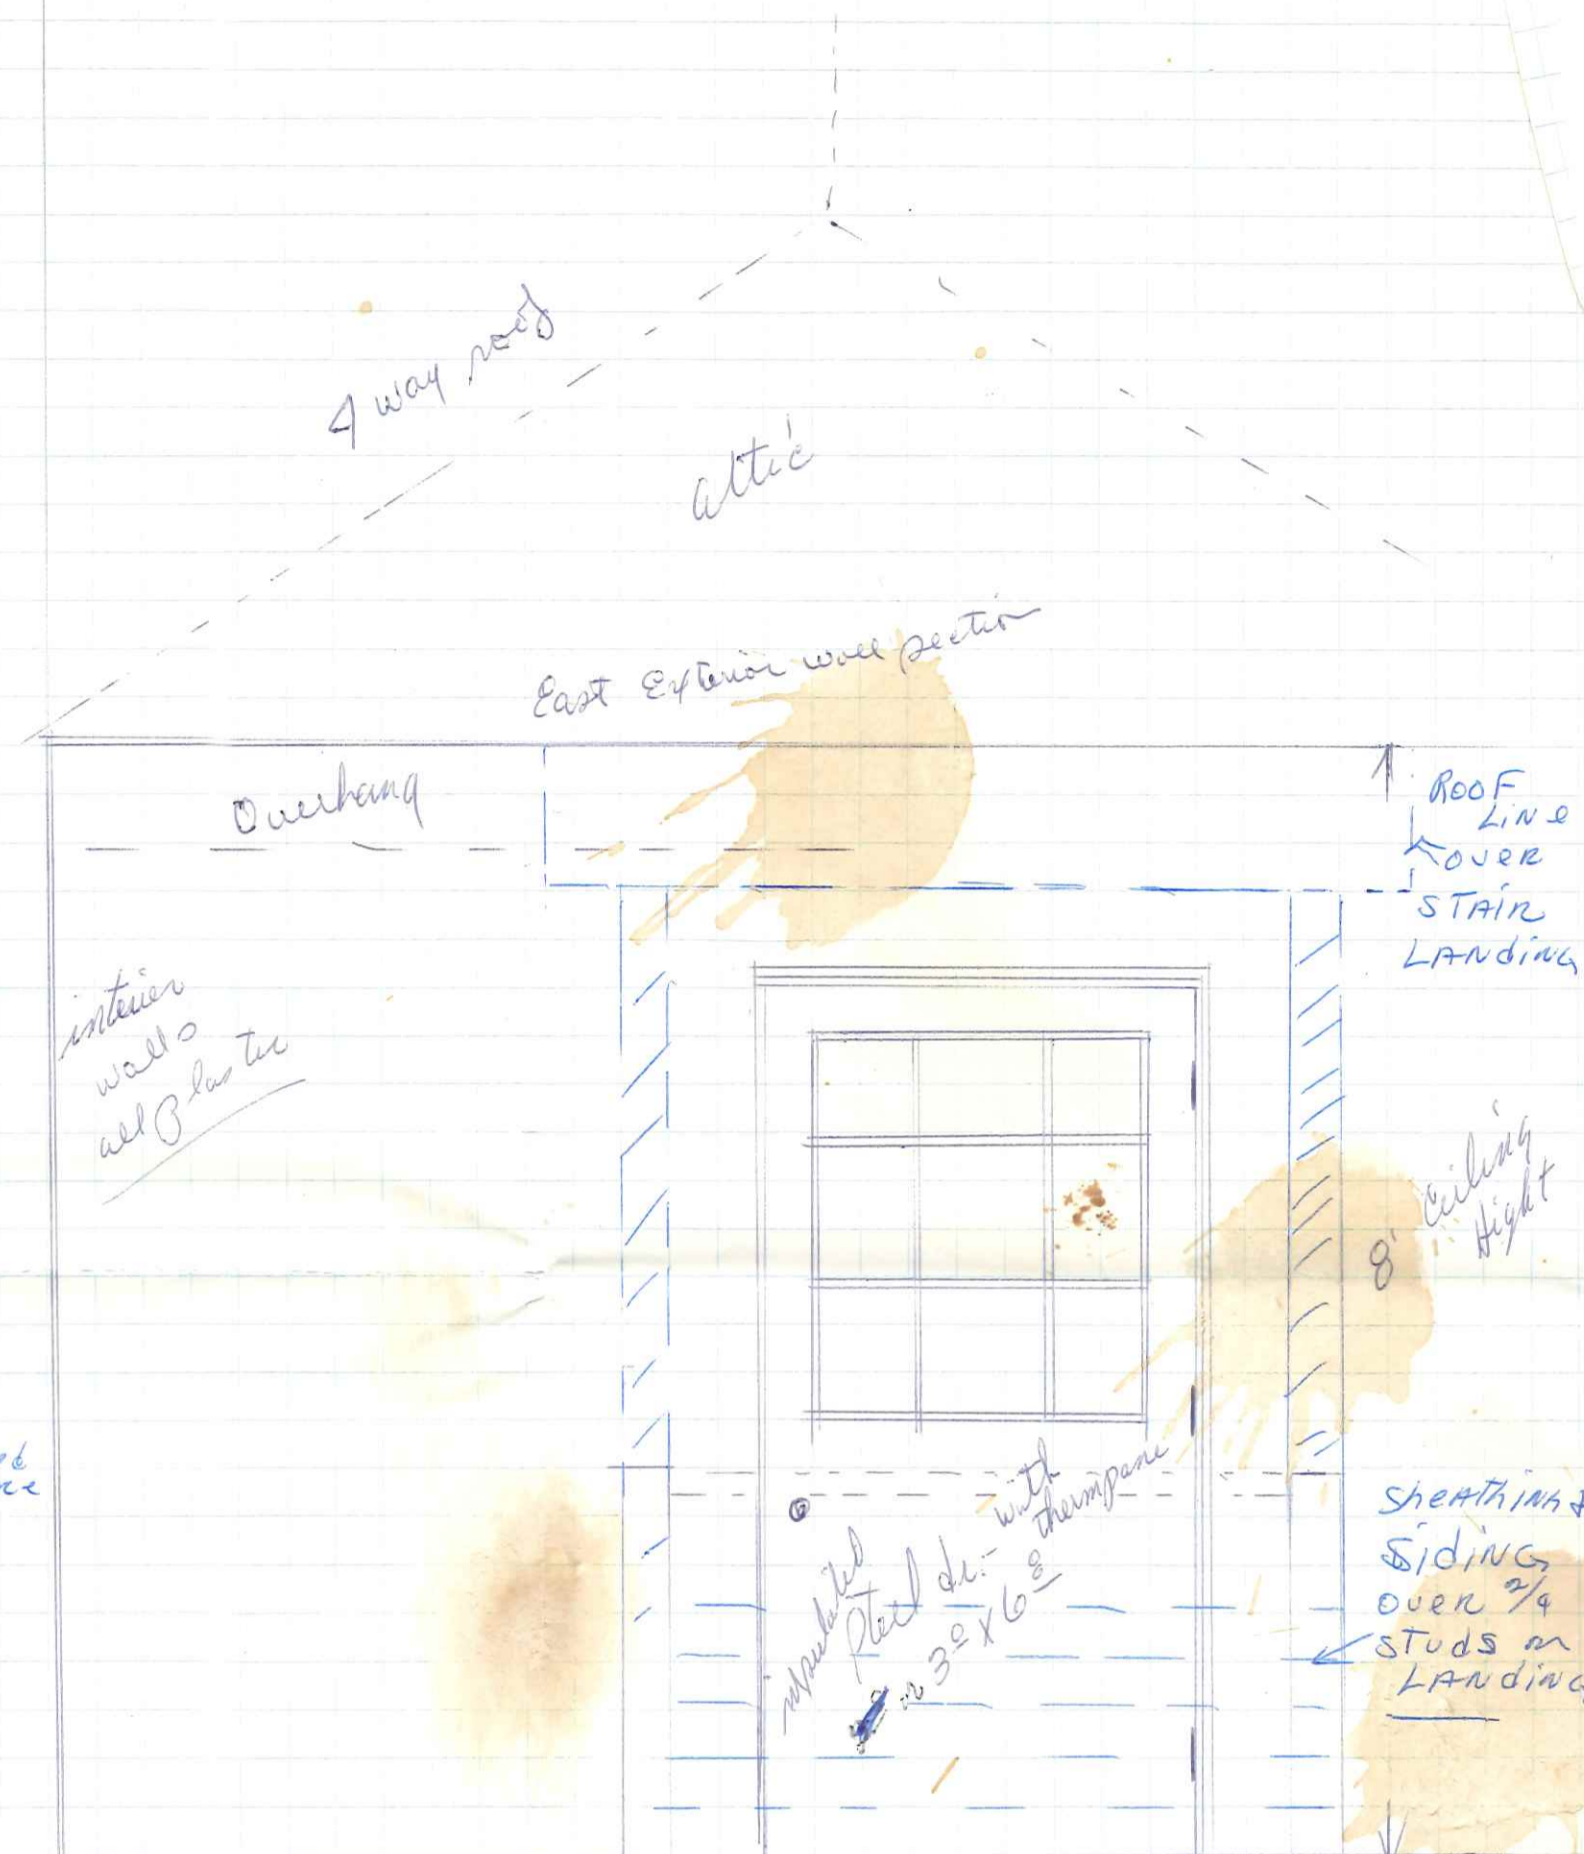

732 WEST MAIN ST

DRIVEWAY

Remove Window + install Entrance Door  
Enclose STAIR Landings on sides

All Bedroom Windows ARE 28" x 62"

2<sup>nd</sup> Floor of John Wolff Residence  
732 W. MAIN ST  
apartment dwelling

By Eldor Drums Builder  
A.S.  
Napoleon  
ph 592-0256

Other 4x4 uprights where needed

NOT OVER 7 1/2" Rise on STAIR Threads  
3/4" x 4" landing top of stair